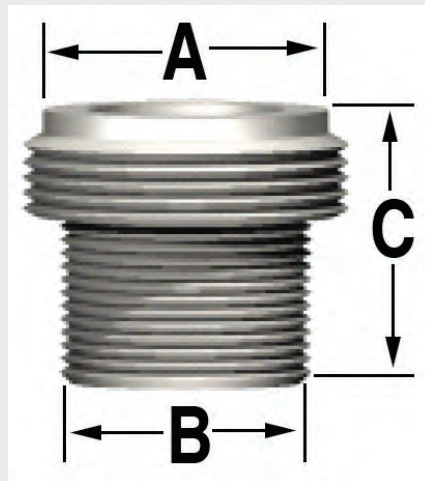

Pendant Tubes

All Rolex Generic case parts are manufactured in Switzerland to the original specification.

- Unless fitting with the Rolex tool, certain models will need the internal diameter of the pendant tube to be slightly broach out manually to allow the crown to fit.

*Rolex generic case pendant tube length 6.20mm (our code C33419) is manufactured to match directly with the original crown.

**Rolex generic case pendant tube length 5.20mm (our code C8363) is a limited availability tube specifically made for past customers.

Twinlock Tube Ø5.3mm (24.5300.0)

- Twinlock
- Part No: 24.5300.0
- Supplied with gasket No. C8422
- Use fitting tool R8718 (Spline Ø1.60mm)

Rolex generic tubes may need the internal diameter to be slightly broached out to allow the crown to fit.

Dimensions:

- Crown Thread Ø4.00mm

- Case Thread Ø2.50mm
- Overall Length 3.20mm

Code	Description	UOM	Price
C8359	Twinlock Tube Ø5.3mm (24.5300.0)	EACH	£6.95

Twinlock Tube Ø6.0mm (24.6000.0)

1. Twinlock
   - Part No: 24.6000.0
   - Supplied with gasket No. C8424
   - Use fitting tool R8719 (Spline Ø1.80mm)
2. Rolex generic tubes may need the internal diameter to be slightly broached out to allow the crown to fit.

Dimensions:

- Crown Thread Ø4.35mm
- Case Thread Ø3.00mm
- Overall Length 3.20mm

Code	Description	UOM	Price
C8360	Twinlock Tube Ø6.0mm (24.6000.0)	EACH	£6.85