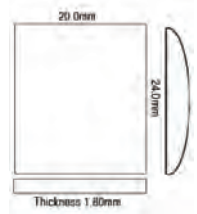

20.00 x 24.00mm, Sapphire

- Flat Bezel
- Domed Top
- Dome 1.80mm Thick

Code	Description	UOM	Price
G35118	20.00 x 24.00mm, Sapphire	EACH	£35.95