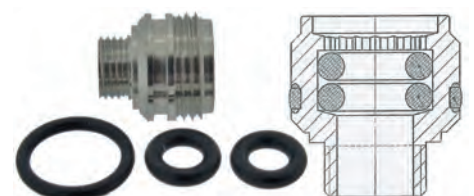

Daytona Tube Ø7.0mm (24.7030.0) Short Version**

Length 5.20mm is a limited availability tube specifically made for past customers.

- Part No: 24.7030.0
- Supplied with gasket Nos. C8426 x2, G30884 x1
- Use fitting tool R19252 or R19259 (Spline Ø3.00mm)
- For use with Rolex crowns 24.700, 24.702, 24.703

Dimensions:

- Crown Thread Ø5.00mm
- Case Thread Ø3.00mm
- Overall Length 5.20mm

Code	Description	UOM	Price
C8363	Daytona Tube Ø7.0mm (24.7030.0) Short Version**	EACH	£12.45