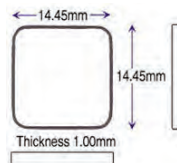

14.45 x 14.45mm, Mineral

- Flat TV Glass
- Refill packet For Set G19392