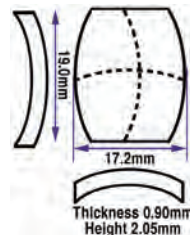

19.00 x 17.20 x 2.05mm (0.90mm) Sapphire

- Length: 19.00mm
- Width: 17.20mm
- Thickness: 0.90mm
- Overall height: 2.05mm