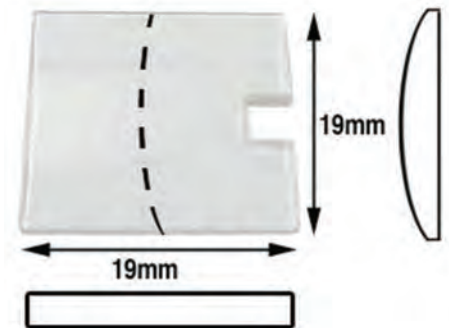

19.0 x 19.0mm (0.90 to 1.50mm Thick), Cut Out @ 3h

Code	Description	UOM	Price
G32381	19.0 x 19.0mm (0.90 to 1.50mm Thick), Cut Out @ 3h	EACH	£29.95