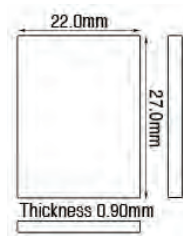

**20.00 x 25.00mm, Mineral**

- Flat Bezel
- Domed
- 0.90mm Thick

Code	Description	UOM	Price
G35107	20.00 x 25.00mm, Mineral	EACH	£24.95

**22.00 x 27.00mm, Mineral**

- Flat Bezel
- Domed
- 0.90mm Thick

Code	Description	UOM	Price
G35108	22.00 x 27.00mm, Mineral	EACH	£24.95