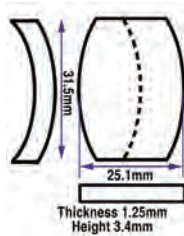

31.50 x 25.10 x 3.40mm (1.25mm) Sapphire

- Length: 31.50mm
- Width: 25.10mm
- Thickness: 1.25mm
- Overall height: 3.40mm

Code	Description	UOM	Price
G53084	31.50 x 25.10 x 3.40mm (1.25mm) Sapphire	EACH	£79.95

34.00 x 25.90 x 4.40mm (1.00mm) Mineral

- Length: 34.00mm
- Width: 25.90mm
- Thickness: 1.10mm
- Overall height: 4.40mm