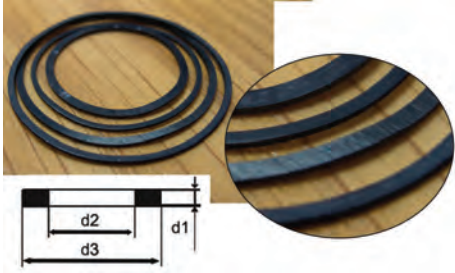

Gaskets, Case Back & Bezel (by Rolex Number & Sizes)

Cousins & ISO Swiss Range of O-Ring & Flat Ring Gaskets for Rolex Case Backs & Bezels

- Assortment is Non Swiss
- Flat & O-ring gaskets
- * = Included in set
- Replacements available by Rolex part number
- Rolex generic

Dimensions:

- Rolex part number (shape), Height x Internal diameter Ø x external diameter

Code	Description	UOM	Price
G48847	Gasket Assortment, Non Swiss	PACK*105	£23.95
C8376	Rolex 29.182.84 (Flat), 0.40 x 18.20 x 19.80mm*	PACK*5	£2.95
C8377	Rolex 29.192.86 (Flat), 0.60 x 19.20 x 20.80mm*	PACK*5	£2.95
C8395	Rolex 29.201.12 (O-Ring), 1.20 x 20.10mm	PACK*5	£2.95
C8380	Rolex 29.205.105 (Flat), 0.50 x 20.50 x 22.50mm*	PACK*5	£2.95
C8396	Rolex 29.208.8 (O-Ring), 0.75 x 20.80mm*	PACK*5	£2.95
C48966	Rolex 29.210.74 (Flat), 0.80 x 20.70 x 22.30mm*	PACK*3	£1.80
C48967	Rolex 29.210.124 (Flat), 1.20 x 20.90 x 23.30mm*	PACK*3	£1.80