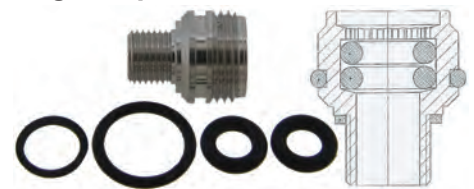

Daytona Tube Ø7.0mm (24.7030.0) Original Specification*

Length 6.20mm is manufactured to match directly with the original crown.

- Part No: 24.7030.0
- Supplied with gasket Nos. C8426 (x2 internal), C8426A (x1 external o-ring), C33418 (x1 flat ring)
- Use fitting tool R19252 or R19259 (Spline Ø3.00mm)
- For use with Rolex crowns 24.700, 24.702, 24.703

Dimensions:

- Crown Thread Ø5.00mm
- Case Thread Ø3.00mm
- Overall Length 6.20mm

Code	Description	UOM	Price
C33419	Daytona Tube Ø7.0mm (24.7030.0) Original Specification*	EACH	£12.45