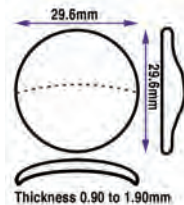

Ø29.6mm (0.90 to 1.90mm Thick)

- Camel Generic
- Mineral Glass

Code	Description	UOM	Price
CML29619	Ø29.6mm (0.90 to 1.90mm Thick)	EACH	£3.50

CARTIER

CARTIER

Cartier Movement Parts (Attribute Search) 50 items listed on website