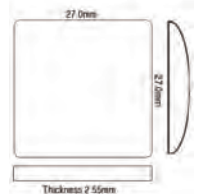

**20.00 x 24.00mm, Sapphire**

- Flat Bezel
- Domed Top
- Dome 1.80mm Thick

Code	Description	UOM	Price
G35118	20.00 x 24.00mm, Sapphire	EACH	£35.95

**27.00 x 27.00mm, Sapphire**

- Flat Bezel
- Domed Top
- Dome 2.55mm Thick