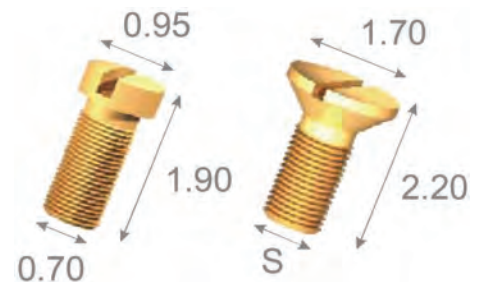

Dimensions:
• Crown Thread Ø4.35mm
• Case Thread Ø3.35mm
• Overall Length 3.60mm

Code	Description	UOM	Price
C8373	Old Style Tube (Oyster 3.35mm)	EACH	£15.95

Rolex Tube (24-6330-1)

- Supplied with gasket
- Unfortunately the manufacturer is unable to supply crowns to fit this tube

Dimensions:
• Crown Thread Ø3.95mm
• Case Thread Ø3.00mm
• Overall Length 3.00mm

Code	Description	UOM	Price
C44277	Rolex Tube (24-6330-1)	EACH	£4.95

**Rolex Homage Tube
(Twinlock)**

- ISO Swiss Made
- (A) External Thread Ø4.50mm
- (B) External "Push In" Case Section Ø2.50mm
- (C) Length "Push In" Case Section Ø3.80mm

Tubes for Rolex use Generic C8359 or C8360

Code	Description	UOM	Price
TUBEH	Rolex Homage Tube (Twinlock)	EACH	£4.95

Pushers, Chronograph

Rolex Generic

- Daytona
- Knurled Ø5.50mm
- Locked Pushers
- Stainless Steel (SS)
- Gold Plated 20 Micron (GP)
- All Rolex Generic case parts are manufactured in Switzerland to the original specification

CX = Center thread length (See website PDF for specifications)

These are generic Rolex pushers and do not have the Rolex logo

Code	Description	UOM	Price
C8375	GP Daytona (24.P302.8) CX = 1.45mm	EACH	£39.95
C8375A	GP Daytona (24.P302.8) CX = 2.40mm	EACH	£39.95
C8374	SS Daytona (24.P302.0) CX = 1.90mm	EACH	£34.95
C8374A	SS Daytona (24.P302.0) CX = 2.40mm	EACH	£34.95

Screws, Case Back & Bezel

- 18ct Yellow Gold Screws
- For Case Backs & Bezels
- Thread Tap Diameters 7, 8, 9 & 10
- All Rolex Generic case parts are manufactured in Switzerland to the original specification

Types: