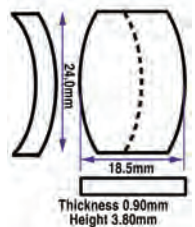

24.00 x 18.50 x 3.80mm (0.90mm) Sapphire

- Length: 24.00mm
- Width: 18.50mm
- Thickness: 0.90mm
- Overall height: 3.80mm