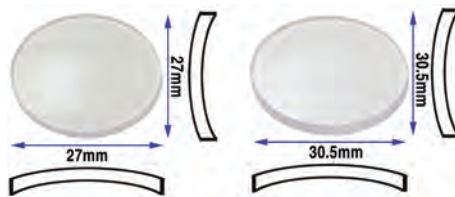

Sapphire Glasses By Size, Omega Generic

Omega Generic (OM)

- Sapphire Glasses
- Diameters: Ø27.0mm & Ø30.5mm

Code	Description	UOM	Price
G32383	Ø27.0mm (1.98mm Thick) Sapphire (OM)	EACH	£39.95
G32384	Ø30.5mm (2.60mm Thick) Sapphire (OM)	EACH	£39.95