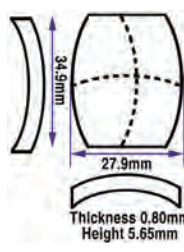

Code	Description	UOM	Price
G53087	34.90 x 27.90 x 5.65mm (0.80mm) Sapphire	EACH	£91.95

Franck Muller Rectangular Shaped Glasses

- Franck Muller Generic (FM)
- Rectangular Shaped Glasses
- One side curved bezel
- Sapphire & Mineral Glasses
- Dimensions: Length x Width x Overall Height (Thickness)