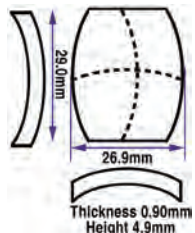

29.00 x 26.90 x 4.90mm (0.90mm) Sapphire

- Length: 29.00mm
- Width: 26.90mm
- Thickness: 0.90mm
- Overall height: 4.90mm

Code	Description	UOM	Price
G53082	29.00 x 26.90 x 4.90mm (0.90mm) Sapphire	EACH	£85.95