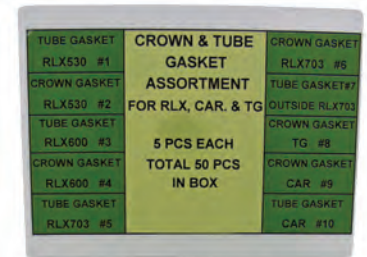

Gaskets, Assortment