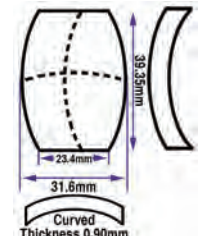

Code	Description	UOM	Price
G37694	39.35 x 31.60 x 5.20mm (0.90mm) Sapphire	EACH	£225.00