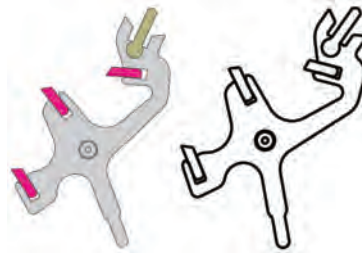

Pallet Forks

- Genuine Omega pallet forks
- Co-Axial pallet forks
- Omega part number in brackets

For all other Omega parts please use our "Omega movement parts by calibre" search

Code	Description	UOM	Price
OME2500C40010	Omega 2500C Co-Axial Pallet Fork (40.010)	EACH	£79.95
OME8500A40010	Omega 8500A Co-Axial Pallet Fork (40.010)	EACH	£79.95
OME8508G40010	Omega 8508G Co-Axial Pallet Fork (40.010)	EACH	£79.95

OMEGA

Omega Case Parts	3730 items listed on website
Omega Case Clamps	137 items listed on website
Omega Bracelet Ends	141 items listed on website
Omega Bracelet and Bracelet Parts - Excluding Bracelet Ends	890 items listed on website
Omega Watch Straps by Case Number	93 items listed on website