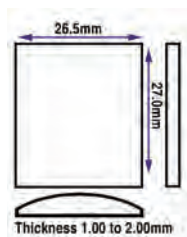

Code	Description	UOM	Price
STV265270	26.50 x 27.00mm (1.00 to 2.00mm) Mineral (JJ)	EACH	£3.50

JAEGER LE COULTRE, JLC

JAEGER LE COULTRE, JLC

Jaeger Le Coultre Watch Movement Parts 797 items listed on website