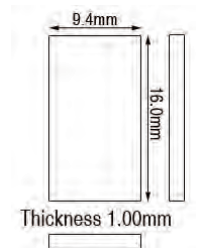

Cartier Glasses, Barrel Shaped (Domed)

Cartier Generic Glasses - Barrel Shaped

- Barrel shaped Cartier generic glasses
- Domed glasses
- Sapphire & mineral glasses

Dimensions:

- Size, Glass Type

27.00 x 28.00mm, Mineral

- Single Curve TV
- Refill packet For Set G19392

Code	Description	UOM	Price
CTR270280	27.00 x 28.00mm, Mineral	EACH	£5.95

17.60 x 20.60mm, Mineral

- Flat Bezel
- Domed (overall height 1.90mm)
- 1.00mm Thick
- Refill packet For Set G19932

Code	Description	UOM	Price
HTV206176	17.60 x 20.60mm, Mineral	EACH	£7.95

19.40 x 29.50mm, Sapphire

- All Sides Domed Bezel
- 1.10mm Thick

Code	Description	UOM	Price
G35115	19.40 x 29.50mm, Sapphire	EACH	£56.95

27.20 x 28.20mm, Sapphire

- Flat Bezel
- Date Window
- 1.50mm Thick

Code	Description	UOM	Price
G53067	27.20 x 28.20mm, Sapphire	EACH	£56.95

18.50 x 30.50mm, Mineral

- One Side Flat Bezel
- One Side Domed Bezel
- 1.00mm Thick

Code	Description	UOM	Price
G35104	18.50 x 30.50mm, Mineral	EACH	£24.95

30.50 x 30.50mm, Mineral

- One Side Flat Bezel
- One Side Domed Bezel
- Overall Height 4.30mm

Code	Description	UOM	Price
G35110	30.50 x 30.50mm, Mineral	EACH	£24.95

Cartier Glasses, Rectangular (Domed)

Cartier Generic Glasses - Rectangular Shaped

- Rectangular shaped Cartier generic glasses
- Domed glasses (one side flat bezel, one side domed bezel)
- Mineral glasses

Dimensions:

- Size, Glass Type

19.50 x 30.20mm, Mineral

- One Side Flat Bezel
- One Side Domed Bezel
- 0.90mm Thick
- Overall Height 3.80mm

Code	Description	UOM	Price
G35106	19.50 x 30.20mm, Mineral	EACH	£24.95

Cartier Glasses, Barrel Shaped (Flat)

Cartier Generic Glasses - Barrel Shaped

- Barrel shaped Cartier generic glasses
- Flat glasses
- Sapphire & mineral glasses

Dimensions:

- Size, Glass Type

12.90 x 22.70mm, Mineral