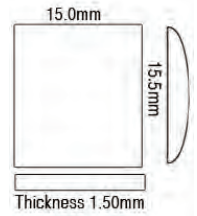

15.00 x 15.50mm, Sapphire

- Flat Bezel
- Dome 1.50mm Thick

Code	Description	UOM	Price
G35112	15.00 x 15.50mm, Sapphire	EACH	£30.95