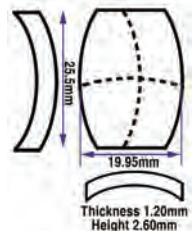

25.50 x 19.95 x 2.60mm (1.20mm) Sapphire

- Length: 25.50mm
- Width: 19.95mm
- Thickness: 1.20mm
- Overall height: 2.60mm