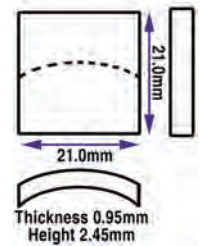

Code	Description	UOM	Price
G36311	21.00 x 21.00 x 2.45mm (0.95mm) Sapphire (FM)	EACH	£59.95