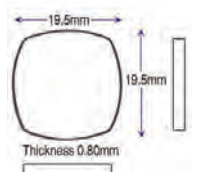

- Bale shaped Cartier generic glasses
- Mineral glass

Dimensions:  
• Size, Glass Type

**19.50 x 19.50mm, Mineral**

- Flat TV Glass
- Refill packet For Set G19392

Code	Description	UOM	Price
CTR195195	19.50 x 19.50mm, Mineral	EACH	£5.95