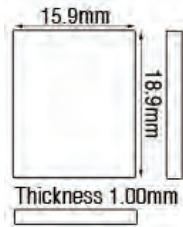

15.90 x 18.90mm, Mineral

- Flat Bezel
- Domed
- 1.00mm Thick