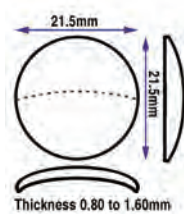

CAMEL

Camel Generic Glasses

Ø21.5mm (0.80 to 1.60mm Thick)

- Camel Generic
- Mineral Glass

Code	Description	UOM	Price
CML21520	Ø21.5mm (0.80 to 1.60mm Thick)	EACH	£3.50