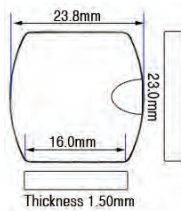

23.00 x 23.80mm, Sapphire

- Flat Bezel
- Date Window
- 1.50mm Thick

Code	Description	UOM	Price
G35119	23.00 x 23.80mm, Sapphire	EACH	£56.95

15.00 x 27.00mm, Mineral

- One Side Flat Bezel
- One Side Domed Bezel
- 1.00mm Thick
- Tank