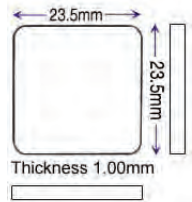

23.50 x 23.50mm, Mineral

- Flat TV Glass
- Refill packet For Set G19392