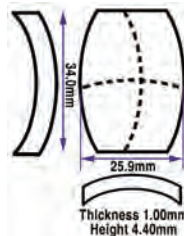

Code	Description	UOM	Price
TTV340260	34.00 x 25.90 x 4.40mm (1.00mm) Mineral	EACH	£3.50

39.35 x 31.60 x 5.20mm (0.90mm) Sapphire

- Length: 39.950mm
- Width: 31.60mm
- Thickness: 0.90mm
- Overall height: 5.20mm