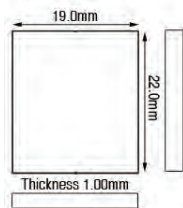

**15.90 x 18.90mm, Mineral**

- Flat Bezel
- Domed
- 1.00mm Thick

Code	Description	UOM	Price
G35103	15.90 x 18.90mm, Mineral	EACH	£24.95

**19.00 x 22.00mm, Mineral**

- Flat Bezel
- Domed (overall height 2.50mm)
- 1.00mm Thick
- Refill packet For Set G19932