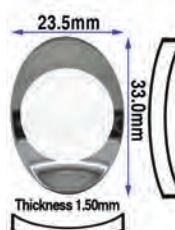

23.50 x 33.00mm (1.50mm Thick)

- C.K. Generic
- Mineral Glass
- Oval
- Silver Mirrored Border