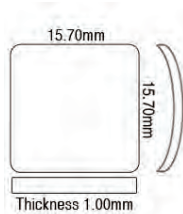

Dimensions:

- Size (Cartier Model), Glass Type

**15.70 x 15.70mm, Sapphire**

- One Side Domed Bezel
- Sapphire
- 1.00mm Thick

Code	Description	UOM	Price
G35297	15.70 x 15.70mm, Sapphire	EACH	£35.95

**Cartier Glasses, Square with Rounded Corners (Domed)**