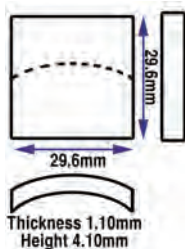

29.60 x 29.60 x 4.10mm (1.10mm) Sapphire (FM)

- Length: 29.60mm
- Width: 29.60mm
- Thickness: 1.10mm
- Overall height: 4.10mm

Code	Description	UOM	Price
G36306	29.60 x 29.60 x 4.10mm (1.10mm) Sapphire (FM)	EACH	£59.95