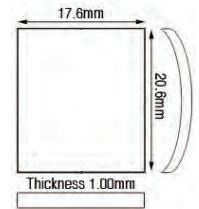

- Size, Glass Type

**27.00 x 28.00mm, Mineral**

- Single Curve TV
- Refill packet For Set G19392

Code	Description	UOM	Price
CTR270280	27.00 x 28.00mm, Mineral	EACH	£5.95

**17.60 x 20.60mm, Mineral**

- Flat Bezel
- Domed (overall height 1.90mm)
- 1.00mm Thick
- Refill packet For Set G19932