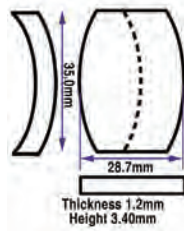

Code	Description	UOM	Price
G53088	35.00 x 28.70 x 3.40mm (1.20mm) Sapphire	EACH	£103.25

21.00 x 21.00 x 2.45mm (0.95mm) Sapphire (FM)

- Length: 21.00mm
- Width: 21.00mm
- Thickness: 0.95mm
- Overall height: 2.45mm