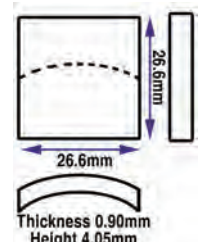

Code	Description	UOM	Price
G36305	26.60 x 26.60 x 4.05mm (0.90mm) Sapphire (FM)	EACH	£59.95

PRICE PROMISE GUARANTEE

ONLINE CATALOGUES

SECURE ONLINE ORDERING