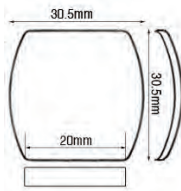

30.50 x 30.50mm, Mineral

- One Side Flat Bezel
- One Side Domed Bezel
- Overall Height 4.30mm