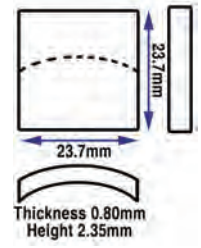

Code	Description	UOM	Price
G36304	23.70 x 23.70 x 2.35mm (0.80mm) Sapphire (FM)	EACH	£59.95