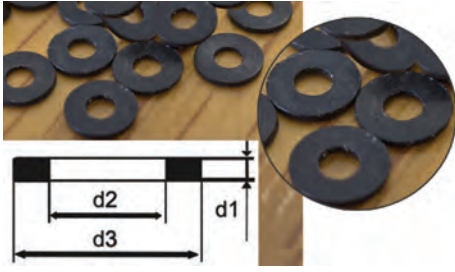

Gaskets, Crown

- Crown Gaskets
- O- Ring or Flat Ring depending on model
- ISO Swiss made
- Pack*5
- Twinlock Crown Ø5.30mm (24.530) Flat Ring (C8428)
- Twinlock Crown Ø6.00mm (24.600) Flat Ring (C8429)
- Twinlock Crown Ø6.00mm (24.603) Flat Ring (C8428)
- Twinlock Crown Ø7.00mm (24.700) = Flat Ring (G52690)
- Twinlock Crown Ø7.00mm (24.703) = O-Ring (C8361A)
- Triplock Crown Ø7.00mm (24.702) = O-Ring (C8361A)

Dimensions: Height (d1) x Internal Ø (d2) x External Ø (d3)

- d1 = Height
- d2 = Internal Diameter
- d3 = External Diameter

Code	Description	UOM	Price
C8428	0.30mm x 1.80mm x 3.65mm (for Crown 24.530 & 24.603)	PACK*5	£2.95
C8429	0.30mm x 2.00mm x 3.85mm (for Crown 24.600)	PACK*5	£2.95
G52690	0.30mm x 2.30mm x 4.50mm (for Crown 24.700)	PACK*2	£1.50
C8361A	0.80mm x 1.70mm x 3.40mm (for Crown 24.702 & 24.703)	PACK*5	£2.95

Price breaks available, see website