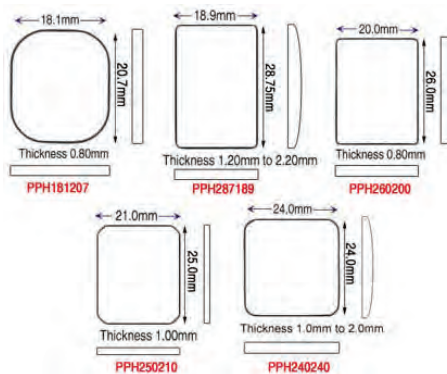

### Patek Philippe Generic Glasses by Size

- Generic Patek Philippe (PP)
- by Size
- Mineral Glass

Dimensions: Width x Length x Thickness

Click website "More Information" for full specification

Code	Description	UOM	Price
PPH181207	18.10 x 20.70mm (0.80mm) (PP)	EACH	£3.50
PPH287189	18.90 x 28.75mm (1.20 to 2.20mm) (PP)	EACH	£3.50
PPH260200	20.00 x 26.00mm (0.80mm) (PP)	EACH	£3.50
PPH250210	21.00 x 25.00mm (1.00mm) (PP)	EACH	£3.50
PPH240240	24.00 x 24.00mm (1.00 to 2.15mm) (PP)	EACH	£3.50