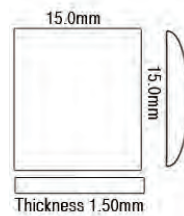

15.00 x 15.00mm, Sapphire

- Flat Bezel
- Dome 1.50mm Thick

Code	Description	UOM	Price
G53065	15.00 x 15.00mm, Sapphire	EACH	£29.95