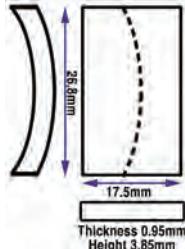

26.80 x 17.50 x 3.85mm (0.95mm) Sapphire (FM)

- Length: 26.80mm
- Width: 17.50mm
- Thickness: 0.95mm
- Overall height: 3.85mm

Code	Description	UOM	Price
G36310	26.80 x 17.50 x 3.85mm (0.95mm) Sapphire (FM)	EACH	£59.95