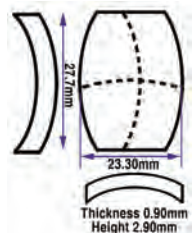

27.70 x 23.30 x 2.90mm (0.90mm) Sapphire

- Length: 27.70mm
- Width: 23.30mm
- Thickness: 0.90mm
- Overall height: 2.90mm