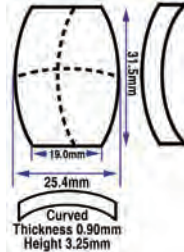

31.50 x 25.40 x 3.25mm (0.90mm) Sapphire

- Length: 25.40mm
- Width: 31.50mm
- Thickness: 0.90mm
- Overall height: 3.25mm

Code	Description	UOM	Price
G37693	31.50 x 25.40 x 3.25mm (0.90mm) Sapphire	EACH	£66.75

34.90 x 27.90 x 5.65mm (0.80mm) Sapphire

- Length: 34.90mm
- Width: 27.90mm
- Thickness: 0.80mm
- Overall height: 5.65mm