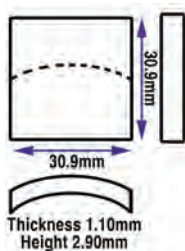

30.90 x 30.90 x 2.90mm (1.10mm) Sapphire (FM)

- Length: 30.90mm
- Width: 30.90mm
- Thickness: 1.10mm
- Overall height: 2.90mm

Code	Description	UOM	Price
G36303	30.90 x 30.90 x 2.90mm (1.10mm) Sapphire (FM)	EACH	£59.95

FRECO

Freco Movement Parts 2 items listed on website

FREDERIC PIGUET

Frederic Piguet Movement Parts 498 items listed on website

GIRARD PERREGAUX, GP

GP Movement Parts 154 items listed on website