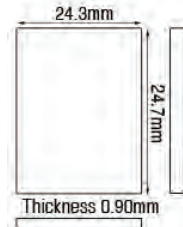

24.30 x 24.70mm, Mineral

- Flat Bezel
- Domed
- 0.90mm Thick