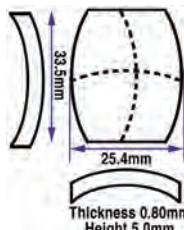

33.50 x 25.40 x 5.00mm (0.80mm) Sapphire

- Length: 33.50mm
- Width: 25.40mm
- Thickness: 0.80mm
- Overall height: 5.00mm

Code	Description	UOM	Price
G53086	33.50 x 25.40 x 5.00mm (0.80mm) Sapphire	EACH	£91.95

36.10 x 27.10 x 5.75mm (1.05mm) Sapphire

- Length: 36.10mm
- Width: 27.10mm
- Thickness: 1.05mm
- Overall height: 5.75mm