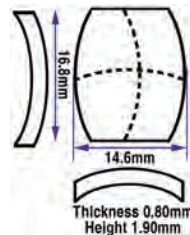

**16.80 x 14.60 x 1.90mm (0.80mm) Sapphire**

- Length: 16.80mm
- Width: 14.60mm
- Thickness: 0.80mm
- Overall height: 1.90mm

Code	Description	UOM	Price
G53079	16.80 x 14.60 x 1.90mm (0.80mm) Sapphire	EACH	£59.95