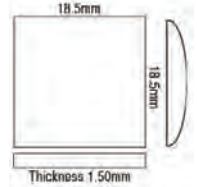

**18.50 x 18.50mm, Sapphire**

- Flat Bezel
- Domed Top
- Dome 1.50mm Thick

Code	Description	UOM	Price
G35114	18.50 x 18.50mm, Sapphire	EACH	£35.95

**20.00 x 20.00mm (Cartier Tank), Sapphire**

- Flat Bezel
- Domed Top
- Dome 1.50mm Thick