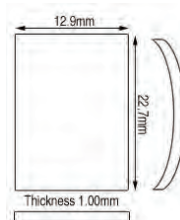

12.90 x 22.70mm, Mineral

- One Side Flat Bezel
- One Side Domed Bezel
- 1.00mm Thick
- Tank