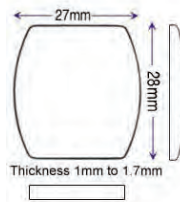

Cartier Glasses, Barrel Shaped (Domed)

Cartier Generic Glasses - Barrel Shaped

- Barrel shaped Cartier generic glasses
- Domed glasses
- Sapphire & mineral glasses

Dimensions:

- Size, Glass Type

27.00 x 28.00mm, Mineral

- Single Curve TV
- Refill packet For Set G19392