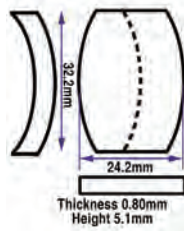

32.20 x 24.20 x 5.10mm (0.80mm) Sapphire

- Length: 32.20mm
- Width: 24.20mm
- Thickness: 0.80mm
- Overall height: 5.10mm

Code	Description	UOM	Price
G53085	32.20 x 24.20 x 5.10mm (0.80mm) Sapphire	EACH	£85.95

35.00 x 28.70 x 3.40mm (1.20mm) Sapphire

- Length: 35.00mm
- Width: 28.70mm
- Thickness: 1.20mm
- Overall height: 3.40mm