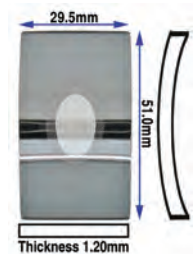

29.50 x 51.00mm (1.20mm Thick)

- C.K. Generic
- Mineral Glass
- Silver Mirrored Border