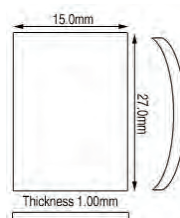

Code	Description	UOM	Price
C24579	15.00 x 27.00mm, Mineral	EACH	£27.50

9.40 x 16.00mm, Mineral

- Flat Bezel
- Domed
- 1.00mm Thick