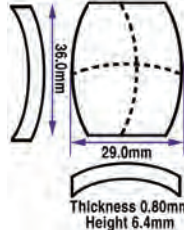

Code	Description	UOM	Price
G53089	36.00 x 29.00 x 6.40mm (0.80mm) Sapphire	EACH	£103.25

23.70 x 23.70 x 2.35mm (0.80mm) Sapphire (FM)

- Length: 23.70mm
- Width: 23.70mm
- Thickness: 0.85mm
- Overall height: 2.35mm