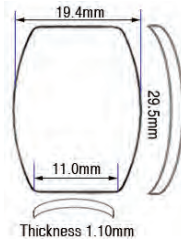

19.40 x 29.50mm, Sapphire

- All Sides Domed Bezel
- 1.10mm Thick

Code	Description	UOM	Price
G35115	19.40 x 29.50mm, Sapphire	EACH	£56.95

27.20 x 28.20mm, Sapphire

- Flat Bezel
- Date Window
- 1.50mm Thick