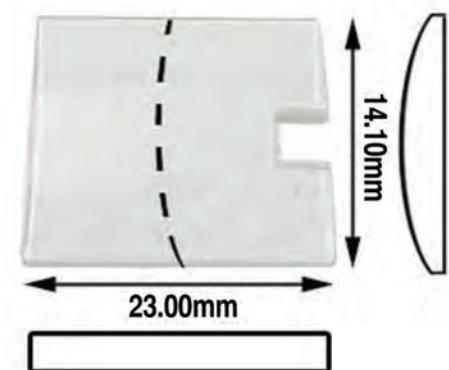

**23.00 x 14.10mm (1.20 to 1.50mm), Cut Out @ 3h**

Code	Description	UOM	Price
G53071	23.00 x 14.10mm (1.20 to 1.50mm), Cut Out @ 3h	EACH	£24.95