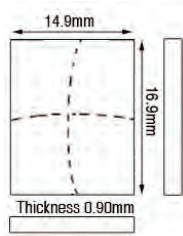

14.90 x 16.90mm, Mineral

- Flat Bezel
- Domed (overall height 1.88mm)
- 0.90mm Thick
- Refill packet For Set G19932