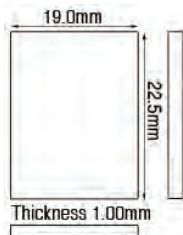

19.00 x 22.50mm, Mineral

- Flat Bezel
- Domed
- 1.00mm Thick