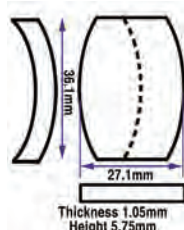

Code	Description	UOM	Price
G53091	36.10 x 27.10 x 5.75mm (1.05mm) Sapphire	EACH	£91.95

26.60 x 26.60 x 4.05mm (0.90mm) Sapphire (FM)

- Length: 26.60mm
- Width: 26.60mm
- Thickness: 0.90mm
- Overall height: 4.05mm