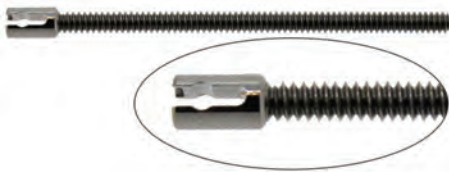

Omega Outer Stem

Omega Female Extension Stem