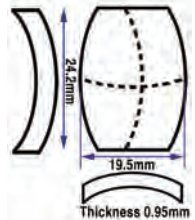

24.20 x 19.50mm (0.95mm) Sapphire

- Length: 24.20mm
- Width: 19.50mm
- Thickness: 0.95mm