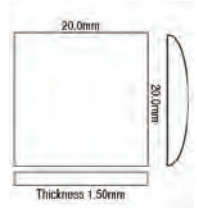

**18.50 x 18.50mm, Sapphire**

- Flat Bezel
- Domed Top
- Dome 1.50mm Thick

Code	Description	UOM	Price
G35114	18.50 x 18.50mm, Sapphire	EACH	£35.95

**20.00 x 20.00mm (Cartier Tank), Sapphire**

- Flat Bezel
- Domed Top
- Dome 1.50mm Thick