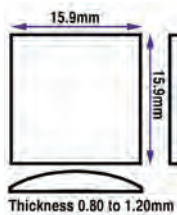

Code	Description	UOM	Price
STV140220	14.00 x 22.00mm (1.20 to 2.40mm) Espirit	EACH	£3.50

15.90 x 15.90mm (0.80 to 1.20mm) Espirit

Generic Espirit
• Refill packet For Set G19932