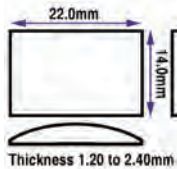

Click website "More Information" for full specification.

Code	Description	UOM	Price
C8750A	Length 1.54mm Pendant Tube & Gasket	EACH	£5.95
C8750B	Length 3.07mm Pendant Tube & Gasket	EACH	£5.95
C8750C	Length 4.10mm Pendant Tube & Gasket	EACH	£5.95

ENICAR, AR

Enicar Movement Parts 691 items listed on website

ES, EBAUCHES SONCEBOZ

ES Movement Parts 22 items listed on website

ESPIRIT

Espirit Generic Glasses

14.00 x 22.00mm (1.20 to 2.40mm) Espirit

Generic Espirit
• Refill packet For Set G19932