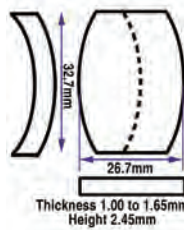

32.70 x 26.70 x 2.45mm (1.00 to 1.65mm) Mineral

- Length: 32.70mm
- Width: 26.70mm
- Thickness: 0.90mm
- Overall height: 2.90mm

Code	Description	UOM	Price
DSTV267327	32.70 x 26.70 x 2.45mm (1.00 to 1.65mm) Mineral	EACH	£3.50

36.00 x 29.00 x 6.40mm (0.80mm) Sapphire

- Length: 36.00mm
- Width: 29.00mm
- Thickness: 0.80mm
- Overall height: 6.40mm