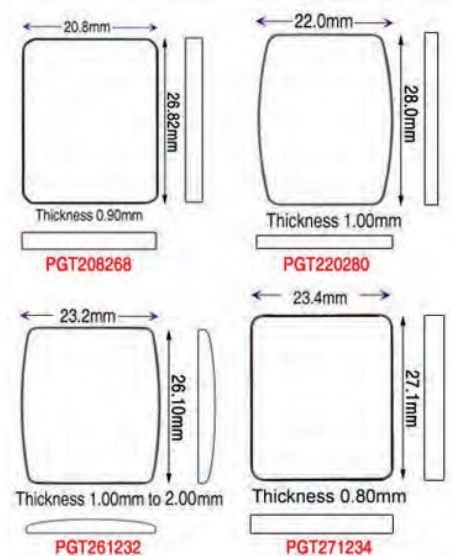

PIAGET GENERIC

Piaget Generic Glasses by size

Piaget Generic Glasses - by Size

Dimensions & Specifications:

- Width
- Length
- Thickness
- Mineral Glass

Click website "More Information" for full specification

Code	Description	UOM	Price
PGT208268	20.80 x 26.82mm (0.90mm Thick)	EACH	£3.50
PGT220280	22.00 x 28.00mm (1.00mm Thick)	EACH	£3.50
PGT261232	23.20 x 26.10mm (1.00 to 2.00mm Thick)	EACH	£3.50
PGT271234	23.40 x 27.10mm (0.80mm Thick)	EACH	£3.50

PIERCE

Pierce Movement Parts 231 items listed on website

POLJOT

Poljot Movement Parts 573 items listed on website